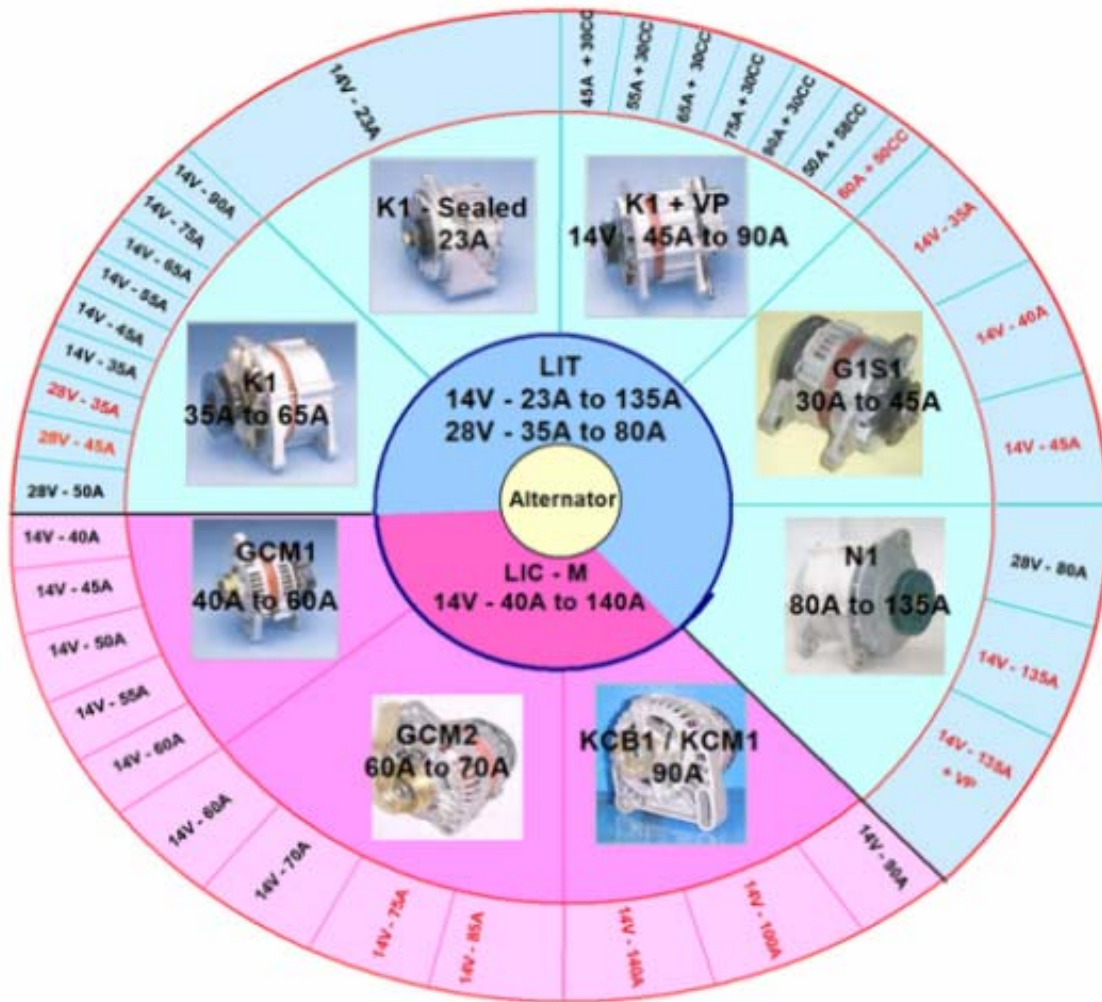

Starter Type Designation:

Product Range:

Road Map:

Alternator Type Designation:

Topf Alternators:

K1 Type:

K1 with Vacuum pump:

K1 Sealed:

KCVP:

Compact Alternators:

New designation:

Product Range:

Road Map: