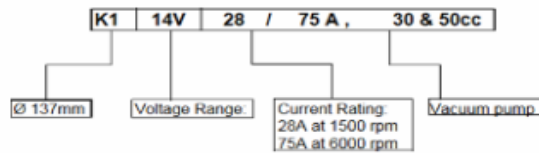

Starter Type Designation:

Product Range:

Road Map:

Alternator Type Designation:

Topf Alternators:

K1 Type:

K1 with Vacuum pump:

K1 Sealed: