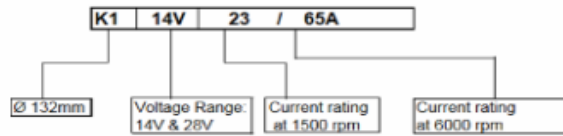

Starter Type Designation:

Product Range:

Road Map:

Alternator Type Designation:

Topf Alternators:

K1 Type:

K1 with Vacuum pump:

K1 Sealed: