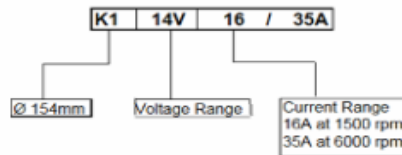

Starter Type Designation:

Product Range:

Road Map:

Alternator Type Designation:

Topf Alternators:

K1 Type:

K1 with Vacuum pump:

K1 Sealed: