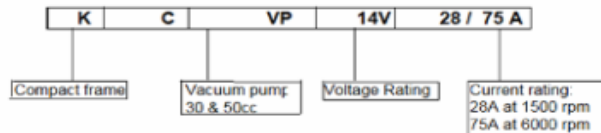

Alternator Type Designation:

Topf Alternators:

K1 Type:

K1 with Vacuum pump:

K1 Sealed:

KCVP:

Compact Alternators:

New designation: