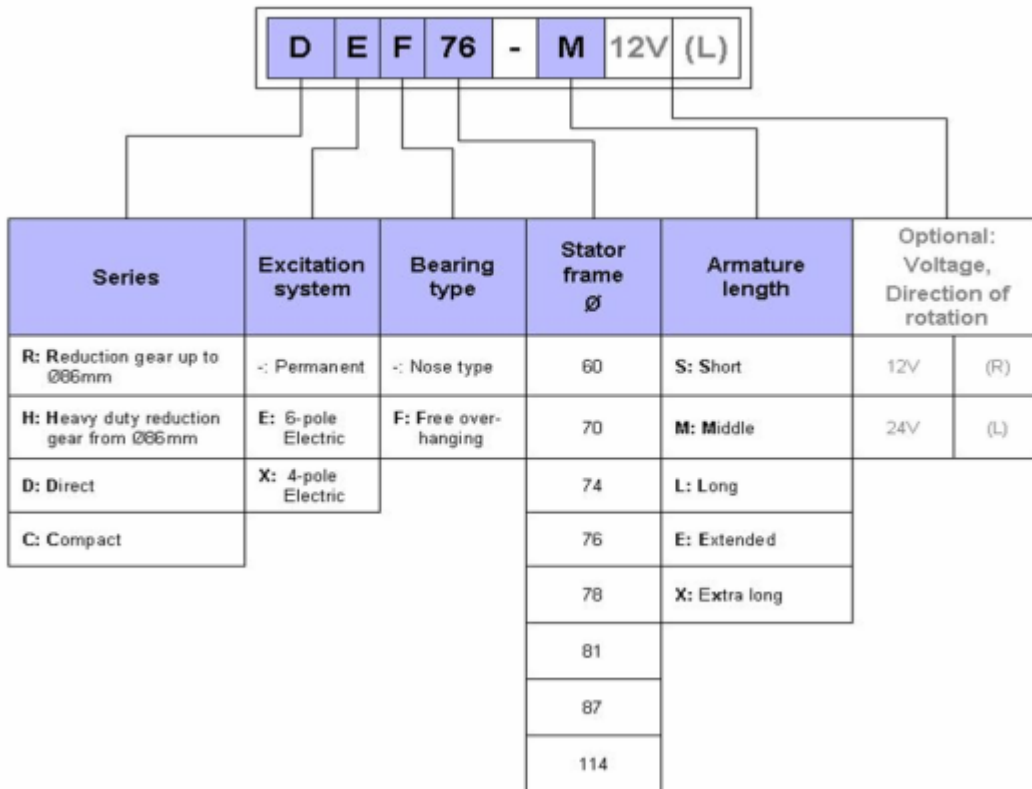

Starter Type Designation:

Product Range:

Road Map:

Alternator Type Designation:

Topf Alternators:

K1 Type:

K1 with Vacuum pump:

K1 Sealed:

KCVP:

Compact Alternators:

New designation:

Product Range:

Road Map: