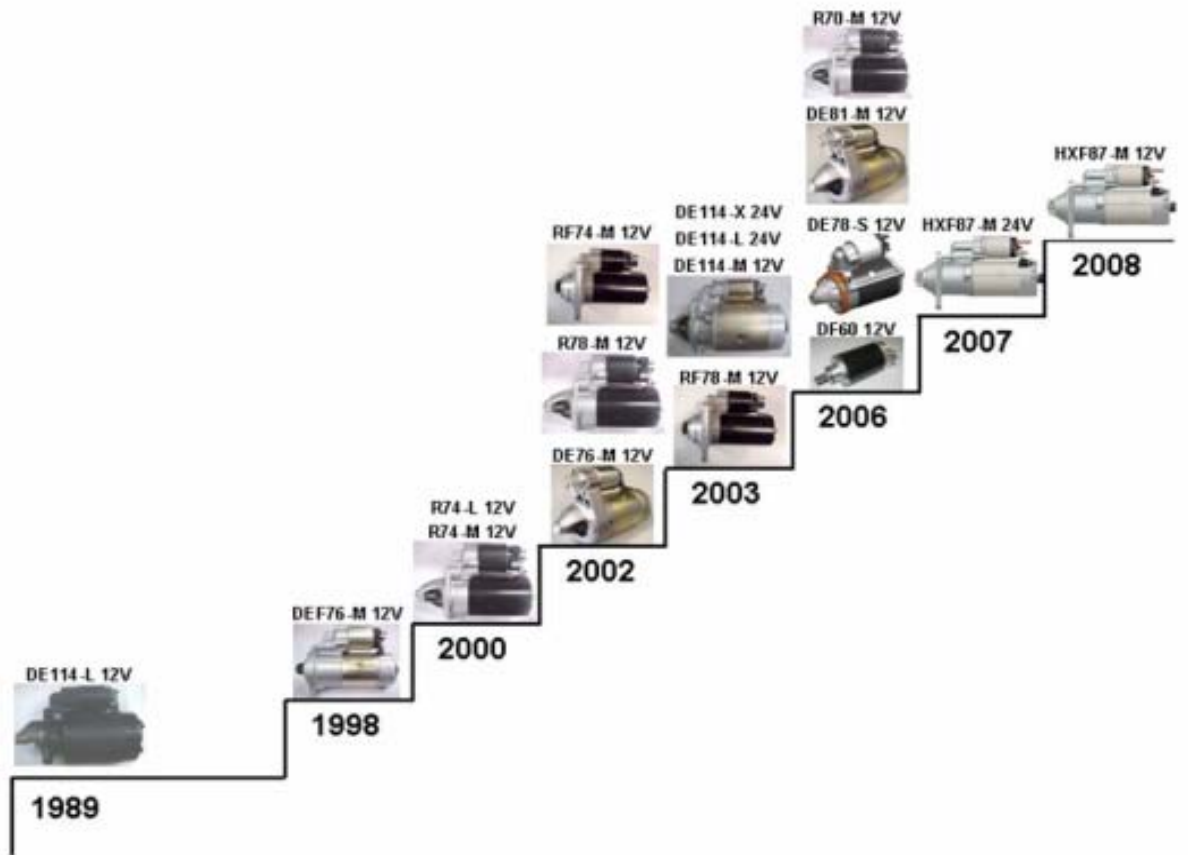

Starter Type Designation:

Product Range:

Road Map:

Alternator Type Designation:

Topf Alternators:

K1 Type:

K1 with Vacuum pump:

K1 Sealed:

KCVP:

Compact Alternators:

New designation:

Product Range:

Road Map: