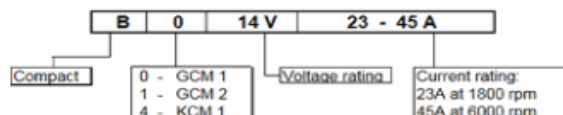

New designation: