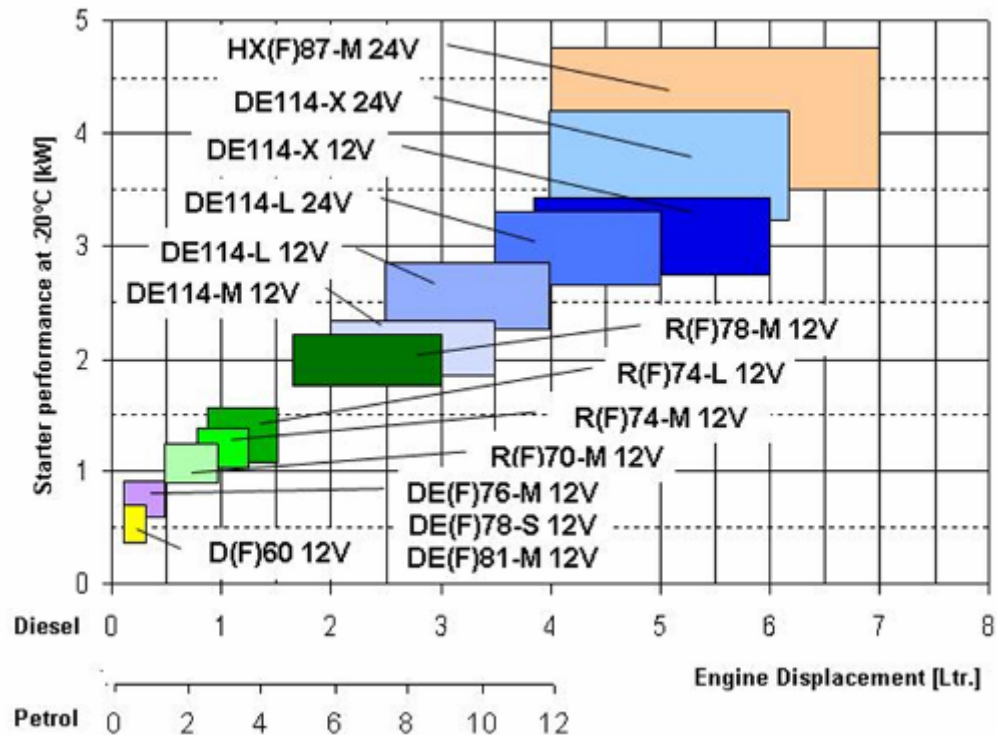

Starter Type Designation:

Product Range:

Road Map:

Alternator Type Designation:

Topf Alternators:

K1 Type:

K1 with Vacuum pump:

K1 Sealed:

KCVP:

Compact Alternators:

New designation:

Product Range:

Road Map: