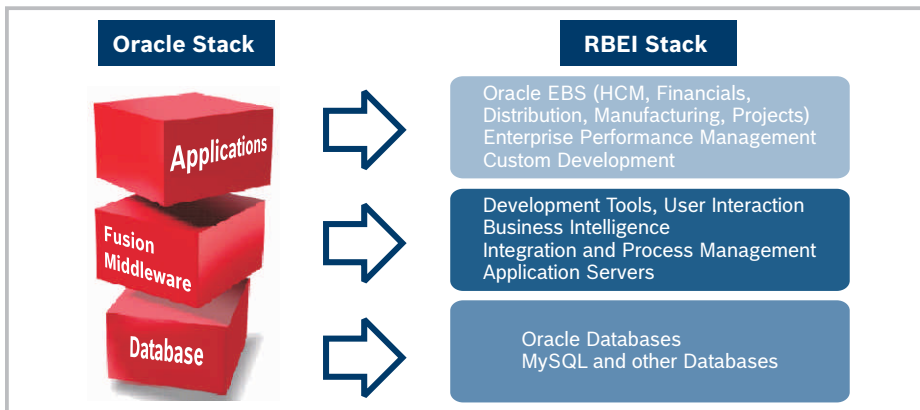

Oracle Services

Setup in 1998, the team comprises of 100+ professionals with over 500+ person years of technical expertise, including project management and functional consultants. Our experience include E2E Implementations, R12 Upgrades, Support and Enhancements, RICE and DBA Services. Our niche products include 8D - Quality Management and Patent Management. We also provide innovation based value added services with Tool based implementation approach and Cost benefit analyzed for every service.

Oracle end-to-end IT Solutions for Enterprises