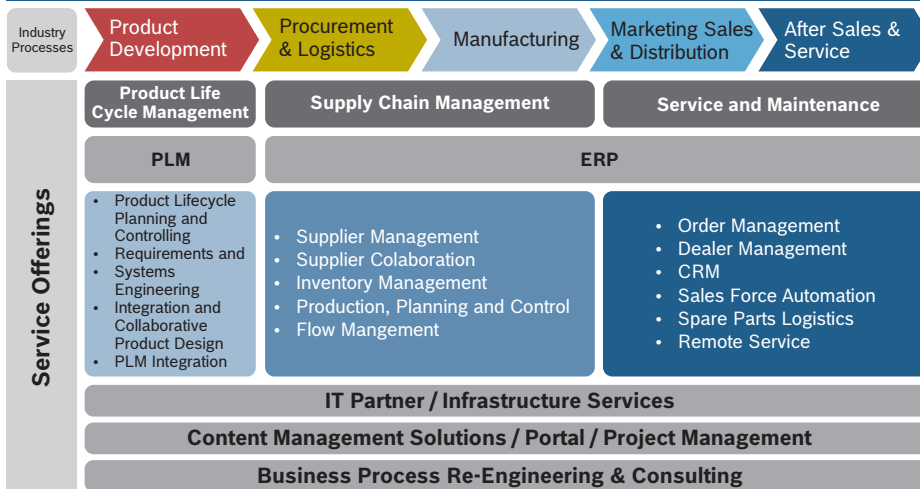

Value in real time - ORACLE at Bosch

- ▶ RBEI delivers world class services and solutions achieved through leveraging technology talent at competitive prices
- ▶ Services portfolio ranges from strategic consulting to post implementation services
- ▶ Onsite-offshore model to achieve significant cost arbitrage
- ▶ Integrated solutions across the IT life-cycle using a mesh of leading technologies

Our Experience

Oracle Services

- ▶ Know-how of best practices in the industry
- ▶ Delivered geographically diversified projects across industries
- ▶ Ready checklists, templates for ease of development and reuse
- ▶ Innovation bench for tool based solution
- ▶ Managing multiple data bases across continents
- ▶ Optimized level 2, 3 ticket handling
- ▶ Managing roll-out projects of high complexity

Oracle Services

Setup in 1998, the team comprises of 100+ professionals with over 500+ person years of technical expertise, including project management and functional consultants. Our experience include E2E Implementations, R12 Upgrades, Support and Enhancements, RICE and DBA Services. Our niche products include 8D - Quality Management and Patent Management. We also provide innovation based value added services with Tool based implementation approach and Cost benefit analyzed for every service.

Oracle end-to-end IT Solutions for Enterprises

Oracle Services at RBEI

Value propositions

- ▶ Oracle GOLD partner accreditation 
- ▶ 125 Years of manufacturing excellence and knowledge
- ▶ Solution Accelerators (FastTrack Kit, domain solutions)
- ▶ Manufacturing solution Lab
- ▶ Harmonization of BOSCH & customer processes
- ▶ Attention to every customer for strong relationship
- ▶ Oracle COE and Manufacturing COE