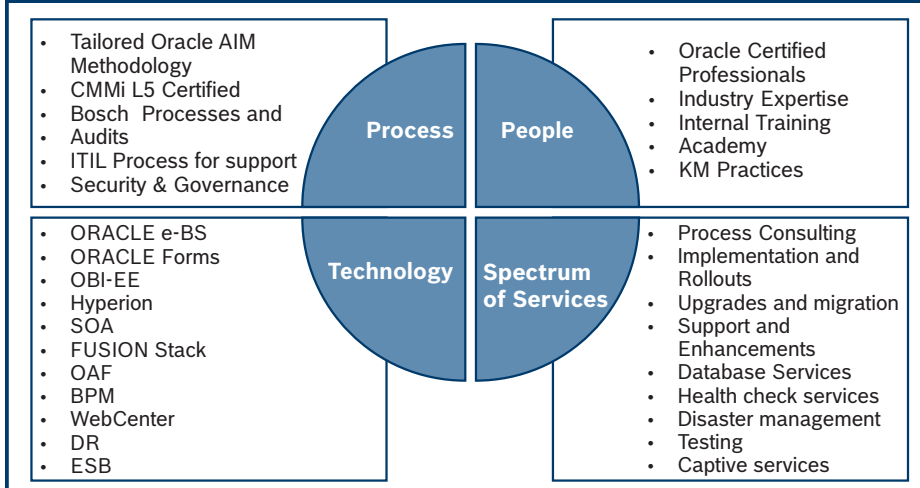

Value in real time - ORACLE at Bosch

- ▶ RBEI delivers world class services and solutions achieved through leveraging technology talent at competitive prices
- ▶ Services portfolio ranges from strategic consulting to post implementation services
- ▶ Onsite-offshore model to achieve significant cost arbitrage
- ▶ Integrated solutions across the IT life-cycle using a mesh of leading technologies

Our Experience

Oracle Services

- ▶ Know-how of best practices in the industry
- ▶ Delivered geographically diversified projects across industries
- ▶ Ready checklists, templates for ease of development and reuse
- ▶ Innovation bench for tool based solution
- ▶ Managing multiple data bases across continents
- ▶ Optimized level 2, 3 ticket handling
- ▶ Managing roll-out projects of high complexity

Oracle Services

Setup in 1998, the team comprises of 100+ professionals with over 500+ person years of technical expertise, including project management and functional consultants. Our experience include E2E Implementations, R12 Upgrades, Support and Enhancements, RICE and DBA Services. Our niche products include 8D - Quality Management and Patent Management. We also provide innovation based value added services with Tool based implementation approach and Cost benefit analyzed for every service.

Oracle end-to-end IT Solutions for Enterprises

Oracle Services at RBEI

Value propositions

- ▶ Oracle GOLD partner accreditation 
- ▶ 125 Years of manufacturing excellence and knowledge
- ▶ Solution Accelerators (FastTrack Kit, domain solutions)
- ▶ Manufacturing solution Lab
- ▶ Harmonization of BOSCH & customer processes
- ▶ Attention to every customer for strong relationship
- ▶ Oracle COE and Manufacturing COE