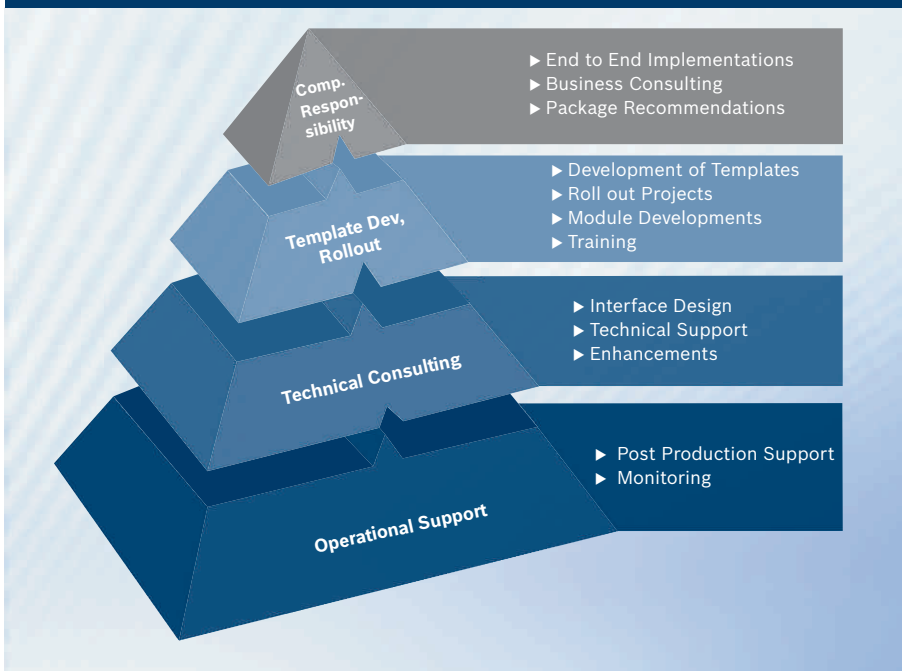

Providing wide variety of expertise - Our competence

Customer benefits

- Bosch domain expertise with SAP best practices
- Implementation using pre-configured solutions
- Cost optimization through fixed scope and time
- Ready to use process catalogues
- Strong and tested quality and project management practices
- Industry specific point solutions