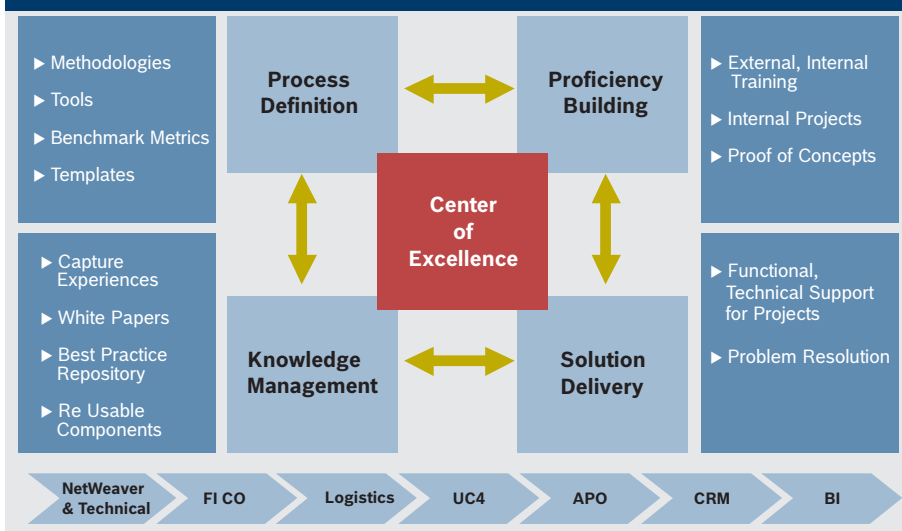

Read on... to know More!

We at Robert Bosch Engineering and Business Solutions (RBEI) offer SAP services across a wide spectrum of domains. With 125 years of engineering excellence and strong process knowledge, we provide a healthy mix of domain knowledge and services. RBEI is ISO 9001:2008 certified and also ISO 27001 certified, which means your confidential information is in safe hands. With all this and much more, you can be assured of surging ahead in your ventures and forging new winning partnerships.

Our Experience Highlights

- ▶ Implementation & template development across verticals
- ▶ Managing roll-out projects of high complexity
- ▶ Know-how of best practices in the industry
- ▶ Capability to handle multi-cultural and country specific requirements
- ▶ Vast experience across industry verticals
- ▶ End-to-end SAP engagement with large enterprises

Providing wide variety of expertise - Our competence

Customer benefits

- ▶ Bosch domain expertise with SAP best practices
- ▶ Implementation using pre-configured solutions
- ▶ Cost optimization through fixed scope and time
- ▶ Ready to use process catalogues
- ▶ Strong and tested quality and project management practices
- ▶ Industry specific point solutions

Our SAP Practice

The RBEI Advantage

- ▶ 800+ SAP resources with strong process and technical capability
- ▶ Deep domain expertise
- ▶ 70% of projects executed using
- ▶ Global Delivery Model
- ▶ SAP User Group Members
- ▶ 100+ SAP projects across the globe
- ▶ 2000+ person years of experience
- ▶ In-depth experience providing end-to-end SAP solutions
- ▶ Participation in Industry Forums