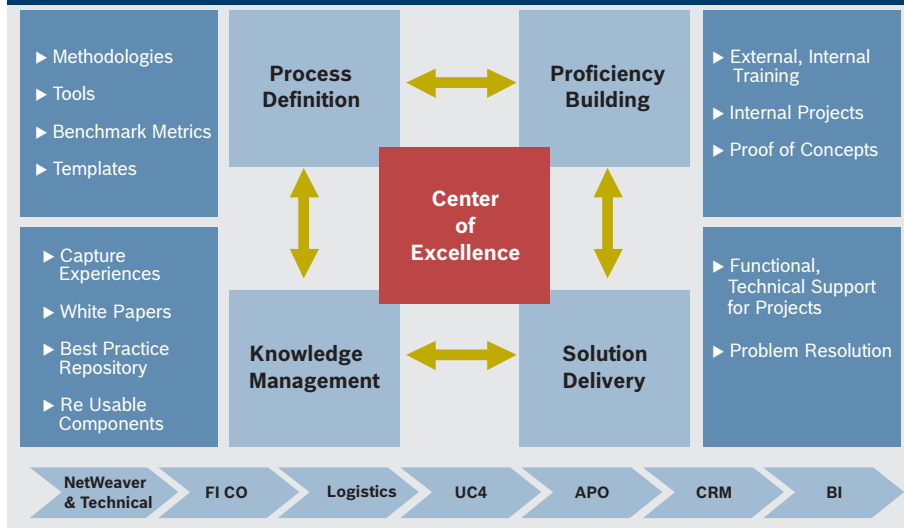

Fast Facts about RBEI SAP Solution Development

- ▶ Template Developments & Management
- ▶ Development of tools and solutions
- ▶ Data Volume management services
- ▶ State of Art SAP Upgrade services

Portfolio of Services

Customer Benefits

- ▶ One Stop shop for all SAP enhancements
- ▶ Customer focused solutions
- ▶ Time-tested methods to mitigate risks
- ▶ Cost optimization by using fixed scope and time basis
- ▶ Ready-to-use process catalogues
- ▶ Strong and well tested quality gates
- ▶ Results-oriented project management

Our SAP Practice

The RBEI Advantage

- ▶ 800+ SAP resources with strong process and technical capability
- ▶ Deep domain expertise
- ▶ 70% of projects executed using
- ▶ Global Delivery Model
- ▶ SAP User Group Members
- ▶ 100+ SAP projects across the globe
- ▶ 2000+ person years of experience
- ▶ In-depth experience providing end-to-end SAP solutions
- ▶ Participation in Industry Forums