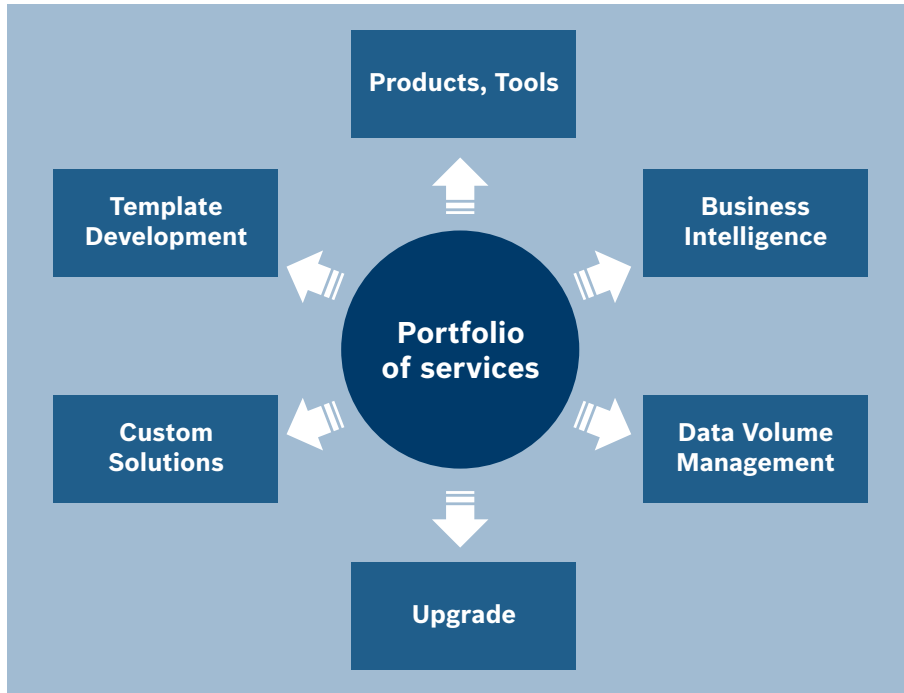

Portfolio of Services

Customer Benefits

- One Stop shop for all SAP enhancements
- Customer focused solutions
- Time-tested methods to mitigate risks
- Cost optimization by using fixed scope and time basis
- Ready-to-use process catalogues
- Strong and well tested quality gates
- Results-oriented project management