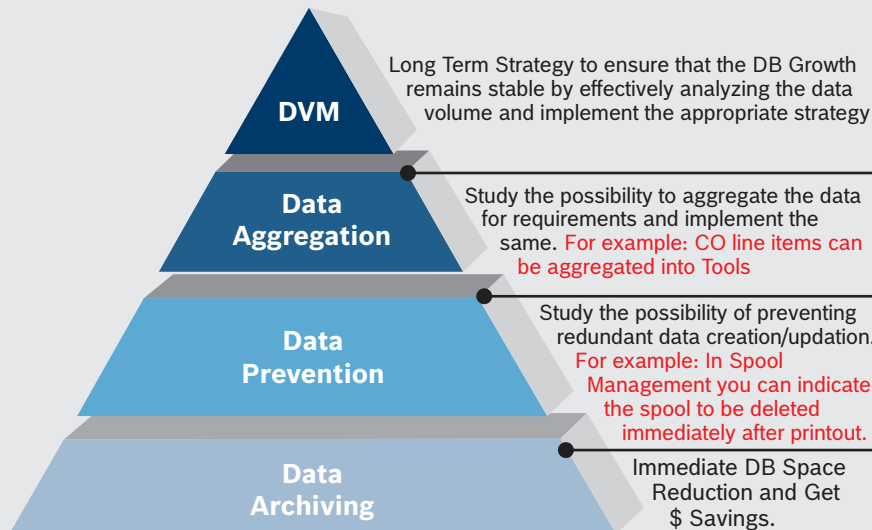

Strategic Data Management Solutions